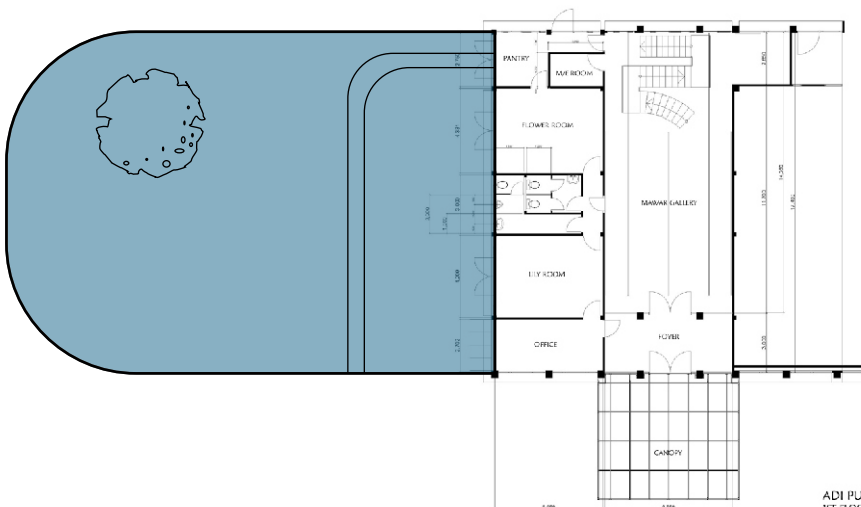

EVENT REQUEST

If you would like to enquire about hosting your event at Adi Puri
Please to laksmiati@adipuri.com **or** reservations@adipuri.com

Or you can contact us at (021) 766 4904

ADI PURI
1ST FLOOR PLAN